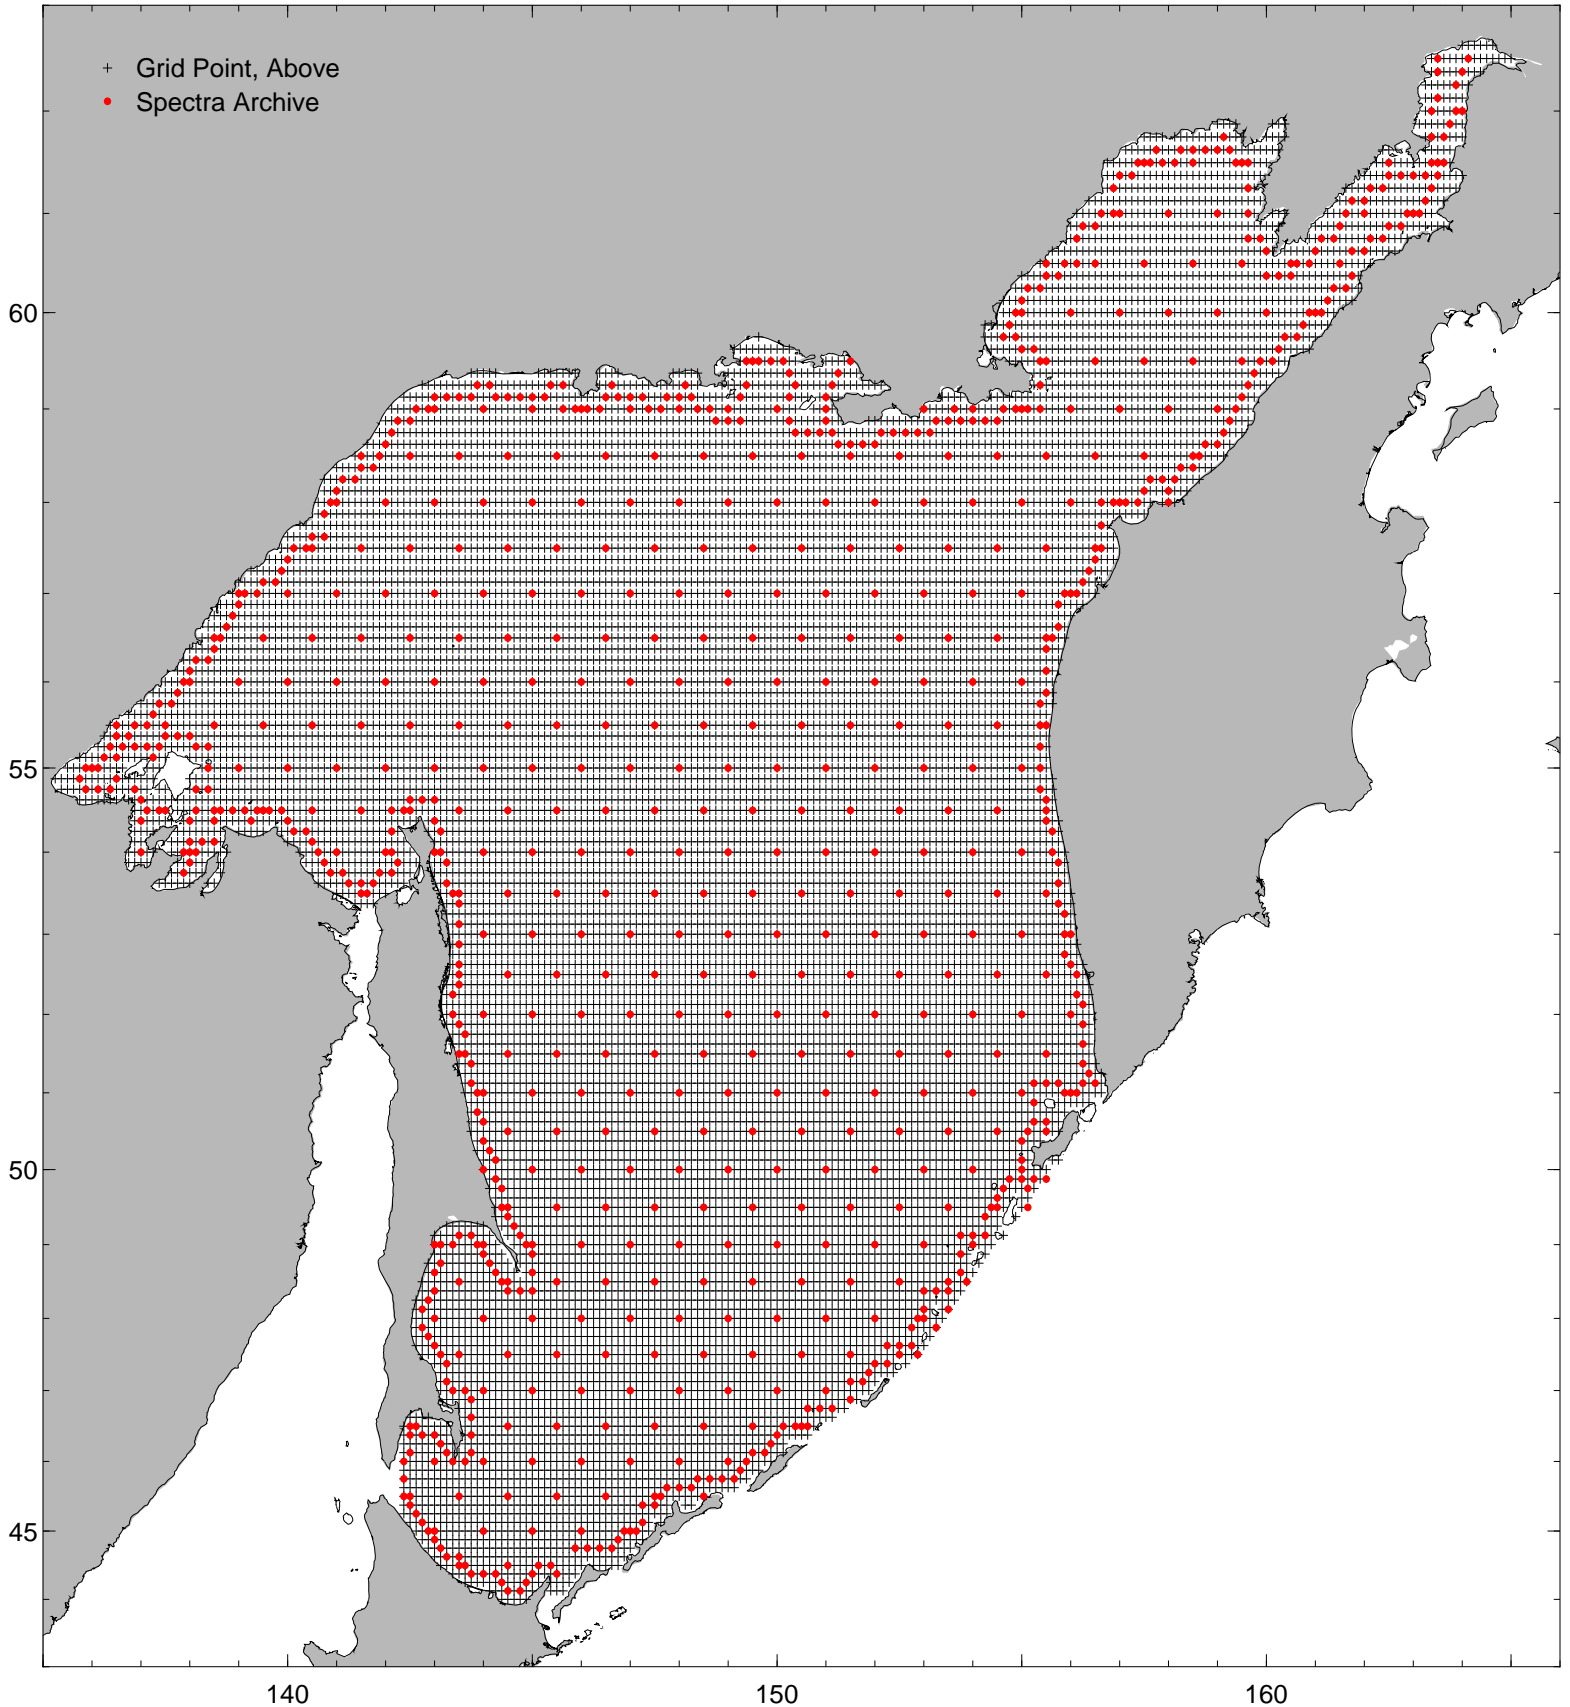

# GROW-FINE Sea of Okhotsk 14km Grid

140

150

160